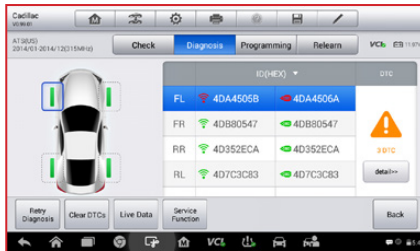

THREE TOOLS IN ONE TABLET

COMPLETE TPMS
Status screen to detect and display TPMS system faults