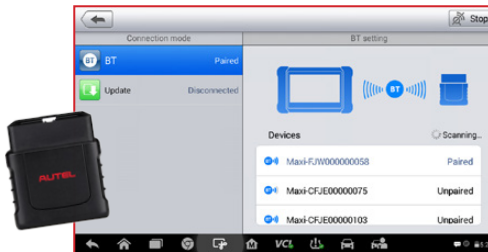

MOST POWERFUL OBD FUNCTIONALITY

BLUETOOTH MAXI-VCI MINI
Compact Mini OBDII connector transmits vehicle data to the tablet without a physical connection.