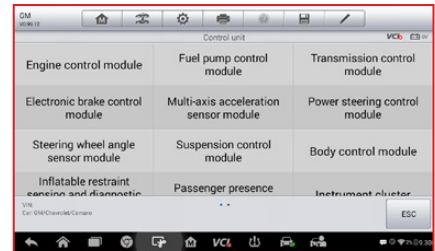

ALL SYSTEM DIAGNOSTIC
Read and clear codes for all module systems